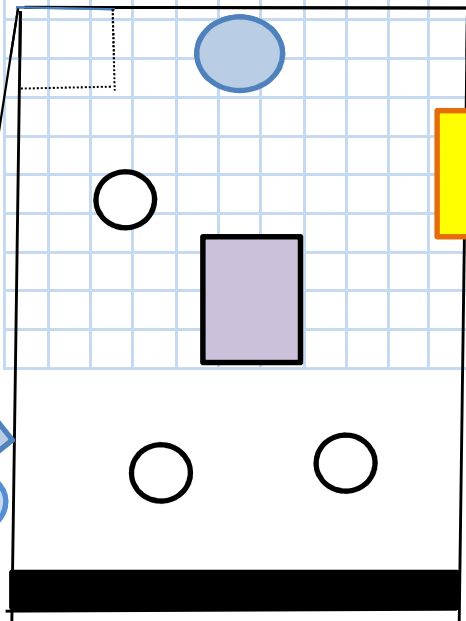

Stairs

Bar window

J Liu Ballroom
Sample Reception
150 Guests

-  Cab Table
-  Dance Floor
-  DJ Table
-  cake table
-  6' Round (set all for 10)
-  Head Table
-  Coffee Station
-  Display Tables
-  Place Card Table
-  Gift Table