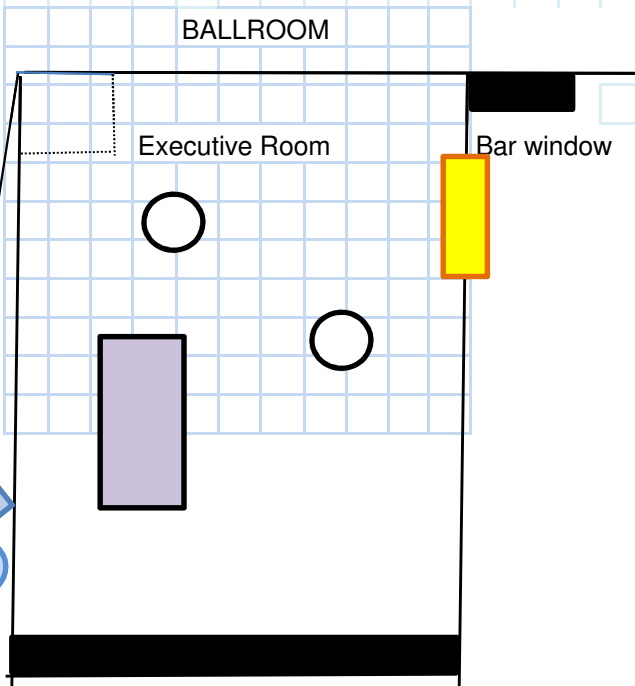

J Liu Ballroom
Sample Reception
150 Guests

-  Cab Table
-  Dance Floor
-  DJ Table
-  cake table
-  6' round (set all for 10)
-  Head Table
-  Coffee Station
-  Display Tables
-  Place Card Table
-  Gift Table